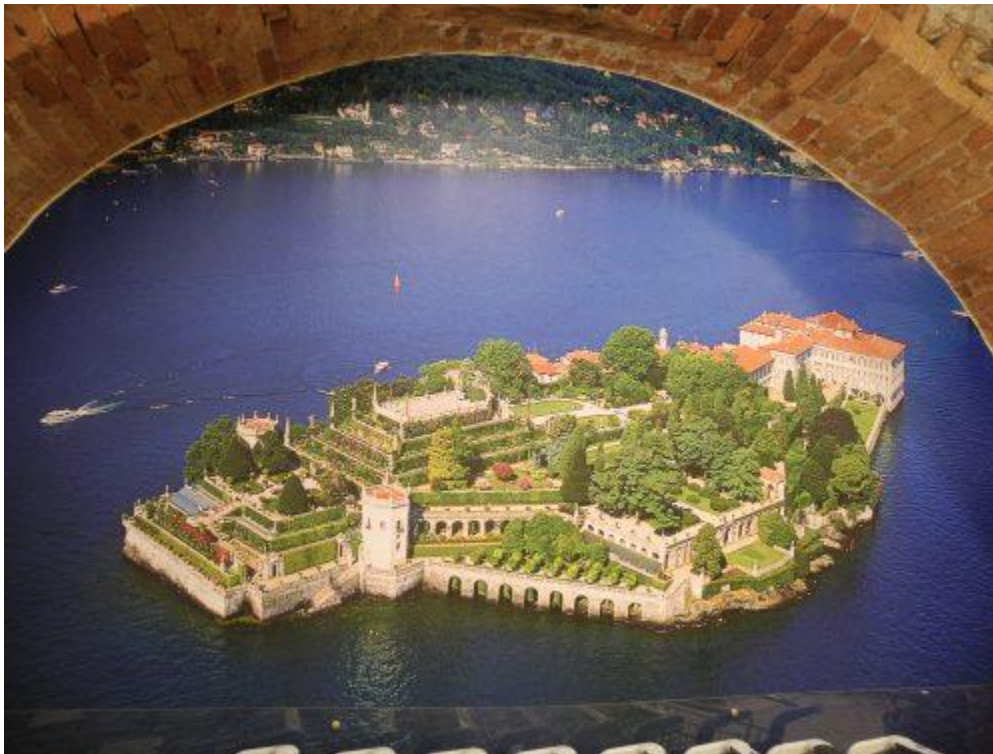

Tuesday, September 27: Travel by private van to the picture-book town of Stresa and relax on the shore of Lake Maggiore. Overnight Stresa.

Wednesday, September 28: Visit the legendary Borromeo Islands of Isola Bella and Isola Madre. Overnight Stresa.

Thursday, September 29: Enjoy a world-famous midday meal on Isola Pescatore. Meal included. Overnight Stresa.

Dining at Isola Pescatore

Friday, September 30: Travel to Padua (Padova) by train. Enjoy a walking tour of the town and visit the majestic Basilica of San Antonio. Overnight Padua.

Sunday, October 2: Cruise on the Il Burchiello boat down the Brenta Canal with stops along the way at several Palladian palaces. Lunch is included. Your arrival in Venice will include a breath-taking sunset entrance into the Grand Canal. Overnight Venice.

Wednesday, October 5: A two-day extension in Venice will include tours of St. Mark's Basilica, the Doge's Palace, the Church of San Giorgio Maggiore and the breathtaking views from the top of its Palladian tower, churches of Madonna dell'Orto, Santa Maria Formosa, and more.